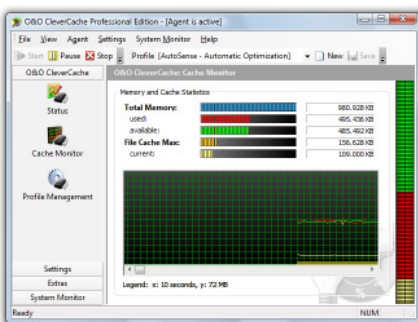

Mem-O-Free

O&O Mem-O-Safe

When you save data to the hard disk, they are not immediately written to disk, but buffered in the internal file cache. After a certain amount of time, these data are written to the disk. How long this takes is determined by Windows, leaving users out the decision process. Windows considers system load as well as other parameters in determining the update interval, usually between 4 and 15 seconds. If during this period a system failure occurs, all data that has not been written to disk is lost. Critical data may be lost, sometimes necessitating a re-installation of Windows. This situation often occurs during a power failure, user error, or a system crash.

O&O CleverCache 6, with its Mem-O-Safe technology, lets you control and configure the update interval of the file cache on important file servers, for example, to minimize possible losses of data. The configuration of the interval can be changed through the O&O CleverCache 6 applet found in the Control Panel. A short interval is especially important to File and Database Servers that hold critical Business data, in that it minimizes any loss of data sustained in a system crash.

Cache Monitor

System Monitor

The System Monitor enables you to monitor the condition and performance of the most important components of your PC System. With this feature you can receive real-time status reports on, amongst others, your processor, main memory, system cache, and the hard disk.