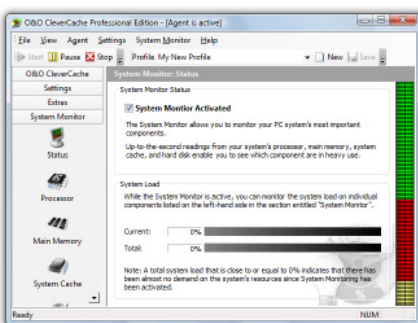

O&O Mem-O-Free

O&O CleverCache 6 also includes Mem-O-Free technology. Mem-O-Free gives you control over the amount of available memory in Windows. Whenever the amount of free memory falls below the user-defined threshold, Mem-O-Free is activated and frees up additional memory, forcing Windows to swap unneeded data to the hard disk. The result is more available memory for active applications bringing about a substantial rise in performance.

Mem-O-Free

O&O Mem-O-Safe

When you save data to the hard disk, they are not immediately written to disk, but buffered in the internal file cache. After a certain amount of time, these data are written to the disk. How long this takes is determined by Windows, leaving users out the decision process. Windows considers system load as well as other parameters in determining the update interval, usually between 4 and 15 seconds. If during this period a system failure occurs, all data that has not been written to disk is lost. Critical data may be lost, sometimes necessitating a re-installation of Windows. This situation often occurs during a power failure, user error, or a system crash.

O&O CleverCache 6, with its Mem-O-Safe technology, lets you control and configure the update interval of the file cache on important file servers, for example, to minimize possible losses of data. The configuration of the interval can be changed through the O&O CleverCache 6 applet found in the Control Panel. A short interval is especially important to File and Database Servers that hold critical Business data, in that it minimizes any loss of data sustained in a system crash.