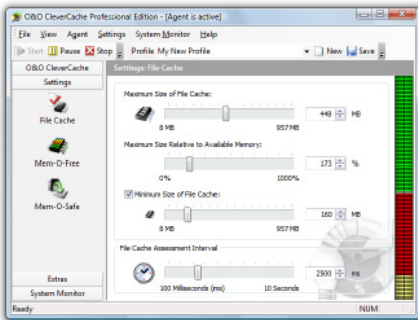

Activate Hidden System Resources!

O&O CleverCache 6 is a unique tool that optimizes your file cache management in Windows NT, Windows 2000, Windows XP and Windows Vista. This results in an enormous performance boost, sometimes doubling your original system speed without any additional hardware purchases or restrictions to your system's stability. Simply install O&O CleverCache 6 and you are ready to go! Additional configuration or rebooting is not necessary.

File Cache

O&O AutoSense

With O&O AutoSense O&O CleverCache 6 offers you a pre-defined profile that makes using the software a breeze. The O&O AutoSense profile instructs your system to analyze your system's settings upon every system startup. Whenever changes to the main memory are detected, O&O CleverCache 6 updates its settings accordingly. O&O CleverCache 6 enables you to create your own profile according to your specific needs. This allows you to load your specialized cache settings whenever you need them. This could be, for instance, when you need to do some video editing or play your favorite PC games. O&O CleverCache 6 can also import and export your profiles as you choose.

O&O Mem-O-Free

O&O CleverCache 6 also includes Mem-O-Free technology. Mem-O-Free gives you control over the amount of available memory in Windows. Whenever the amount of free memory falls below the user-defined threshold, Mem-O-Free is activated and frees up additional memory, forcing Windows to swap unneeded data to the hard disk. The result is more available memory for active applications bringing about a substantial rise in performance.