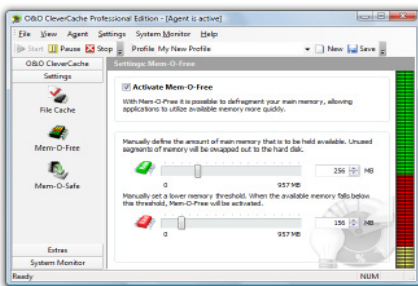

Activate Hidden System Resources!

O&O CleverCache 6 is a unique tool that optimizes your file cache management in Windows NT, Windows 2000, Windows XP and Windows Vista. This results in an enormous performance boost, sometimes doubling your original system speed without any additional hardware purchases or restrictions to your system's stability. Simply install O&O CleverCache 6 and you are ready to go! Additional configuration or rebooting is not necessary.

File Cache

O&O AutoSense

With O&O AutoSense O&O CleverCache 6 offers you a pre-defined profile that makes using the software a breeze. The O&O AutoSense profile instructs your system to analyze your system's settings upon every system startup. Whenever changes to the main memory are detected, O&O CleverCache 6 updates its settings accordingly. O&O CleverCache 6 enables you to create your own profile according to your specific needs. This allows you to load your specialized cache settings whenever you need them. This could be, for instance, when you need to do some video editing or play your favorite PC games. O&O CleverCache 6 can also import and export your profiles as you choose.

O&O Mem-O-Free

O&O CleverCache 6 also includes Mem-O-Free technology. Mem-O-Free gives you control over the amount of available memory in Windows. Whenever the amount of free memory falls below the user-defined threshold, Mem-O-Free is activated and frees up additional memory, forcing Windows to swap unneeded data to the hard disk. The result is more available memory for active applications bringing about a substantial rise in performance.