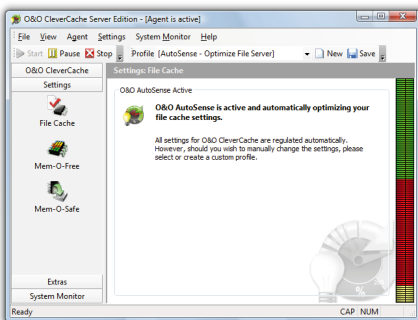

Activate Hidden System Resources!

O&O CleverCache 6 is a unique tool that optimizes your file cache Management in Windows 2000, and Windows 2003. This results in an enormous performance boost, sometimes doubling your original system speed without any additional hardware purchases or restrictions to your system's stability. Simply install O&O CleverCache 6 and you are ready to go! Additional configuration or rebooting is not necessary.

Cache Monitor

File Cache

Status

System Monitor

O&O AutoSense

With O&O AutoSense O&O CleverCache 6 offers you a pre-defined profile that makes using the software a breeze. The O&O AutoSense profile instructs your system to analyze your system's settings upon every system startup. Whenever changes to the main memory are detected, O&O CleverCache 6 updates its settings accordingly. O&O CleverCache 6 enables you to create your own profile according to your specific needs. This allows you to load your specialized cache settings whenever you need them. This could be, for instance, when you need to do some video editing or play your favorite PC games. O&O CleverCache 6 can also import and export your profiles as you choose.

O&O Mem-O-Free

O&O CleverCache 6 also includes Mem-O-Free technology. Mem-O-Free gives you control over the amount of available memory in Windows. Whenever the amount of free memory falls below the user-defined threshold, Mem-O-Free is activated and frees up additional memory, forcing Windows to swap unneeded data to the hard disk. The result is more available memory for active applications bringing about a substantial rise in performance.