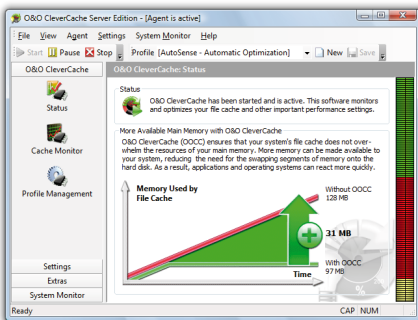

Activate Hidden System Resources!

O&O CleverCache 6 is a unique tool that optimizes your file cache Management in Windows 2000, and Windows 2003. This results in an enormous performance boost, sometimes doubling your original system speed without any additional hardware purchases or restrictions to your system's stability. Simply install O&O CleverCache 6 and you are ready to go! Additional configuration or rebooting is not necessary.

Cache Monitor

File Cache

Status

System Monitor

O&O AutoSense

With O&O AutoSense O&O CleverCache 6 offers you a pre-defined profile that makes using the software a breeze. The O&O AutoSense profile instructs your system to analyze your system's settings upon every system startup. Whenever changes to the main memory are detected, O&O CleverCache 6 updates its settings accordingly. O&O CleverCache 6 enables you to create your own profile according to your specific needs. This allows you to load your specialized cache settings whenever you need them. This could be, for instance, when you need to do some video editing or play your favorite PC games. O&O CleverCache 6 can also import and export your profiles as you choose.

O&O Mem-O-Free

O&O CleverCache 6 also includes Mem-O-Free technology. Mem-O-Free gives you control over the amount of available memory in Windows. Whenever the amount of free memory falls below the user-defined threshold, Mem-O-Free is activated and frees up additional memory, forcing Windows to swap unneeded data to the hard disk. The result is more available memory for active applications bringing about a substantial rise in performance.