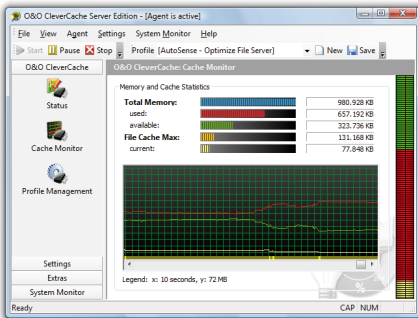

Activate Hidden System Resources!

O&O CleverCache 6 is a unique tool that optimizes your file cache Management in Windows 2000, and Windows 2003. This results in an enormous performance boost, sometimes doubling your original system speed without any additional hardware purchases or restrictions to your system's stability. Simply install O&O CleverCache 6 and you are ready to go! Additional configuration or rebooting is not necessary.

Cache Monitor

File Cache

Status

System Monitor

O&O AutoSense

With O&O AutoSense O&O CleverCache 6 offers you a pre-defined profile that makes using the software a breeze. The O&O AutoSense profile instructs your system to analyze your system's settings upon every system startup. Whenever changes to the main memory are detected, O&O CleverCache 6 updates its settings accordingly. O&O CleverCache 6 enables you to create your own profile according to your specific needs. This allows you to load your specialized cache settings whenever you need them. This could be, for instance, when you need to do some video editing or play your favorite PC games. O&O CleverCache 6 can also import and export your profiles as you choose.

O&O Mem-O-Safe

When you save data to the hard disk, they are not immediately written to disk, but buffered in the internal file cache. After a certain amount of time, these data are written to the disk. How long this takes is determined by Windows, leaving users out the decision process. Windows considers system load as well as other parameters in determining the update interval, usually between 4 and 15 seconds. If during this period a system failure occurs, all data that has not been written to disk is lost. Critical data may be lost, sometimes necessitating a reinstallation of Windows. This situation often occurs during a power failure, user error, or a system crash.