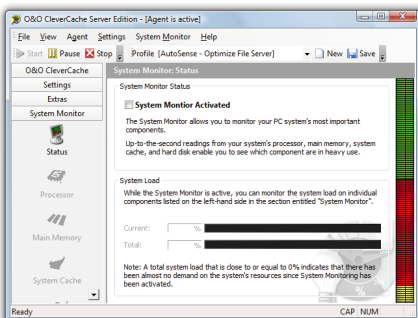

Activate Hidden System Resources!

O&O CleverCache 6 is a unique tool that optimizes your file cache Management in Windows 2000, and Windows 2003. This results in an enormous performance boost, sometimes doubling your original system speed without any additional hardware purchases or restrictions to your system's stability. Simply install O&O CleverCache 6 and you are ready to go! Additional configuration or rebooting is not necessary.

Cache Monitor

File Cache

Status

System Monitor

O&O AutoSense

With O&O AutoSense O&O CleverCache 6 offers you a pre-defined profile that makes using the software a breeze. The O&O AutoSense profile instructs your system to analyze your system's settings upon every system startup. Whenever changes to the main memory are detected, O&O CleverCache 6 updates its settings accordingly. O&O CleverCache 6 enables you to create your own profile according to your specific needs. This allows you to load your specialized cache settings whenever you need them. This could be, for instance, when you need to do some video editing or play your favorite PC games. O&O CleverCache 6 can also import and export your profiles as you choose.