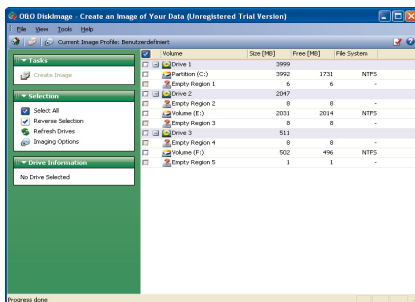

Data Imaging Technology from the Defrag Editors Choice

A string of successful software products in the hard disk arena form the basis of O&O DiskImage. As millions of our happy customers worldwide will testify, O&O has over the years gained considerable expertise in moving files during defragmentation. By using this experience, O&O has now developed a product that enables you to image and restore your entire hard disk. O&O DiskImage supports all important functions and combines this with a user friendly interface for the quick and simple imaging or restoration of data.

Image Options

A Selection of Different Image Formats

O&O DiskImage offers two alternatives to choose from when imaging data: a complete image or an incremental image. The complete image provides yet more flexibility with the offer of either a forensic image of the storage medium or an image of the used sectors only. With every image, including incremental images or split images, every piece of information in every image file is saved. This avoids a situation where images may be missed, whilst also maintaining a structural consistency throughout.