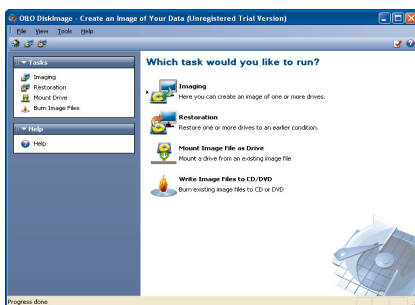

O&O® DiskImage

Professional Backup of Your Data!

Prevent data loss quickly and easily! With O&O DiskImage, you have a high performance tool at your disposal for making professional images of entire computers or drives. After imaging, your old data is quickly available when problems with your computer arise. Simply recall the image and your computer is back as it was before!

Data Imaging

Professional Backup of Your Data!

Prevent data loss quickly and easily! With O&O DiskImage, you have a high performance tool at your disposal for making professional images of entire computers or drives. After imaging, your old data is quickly available when problems with your computer arise. Simply recall the image and your computer is back as it was before!

Data Imaging Technology from the Defrag Editors Choice

A string of successful software products in the hard disk arena form the basis of O&O DiskImage. As millions of our happy customers worldwide will testify, O&O has over the years gained considerable expertise in moving files during defragmentation. By using this experience, O&O has now developed a product that enables you to image and restore your entire hard disk. O&O DiskImage supports all important functions and combines this with a user friendly interface for the quick and simple imaging or restoration of data.