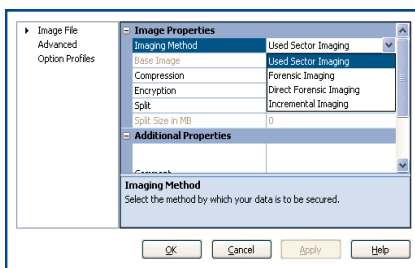

Data Imaging Technology from the Defrag Editors Choice

A string of successful software products in the hard disk arena form the basis of O&O DiskImage. As millions of our happy customers worldwide will testify, O&O has over the years gained considerable expertise in moving files during defragmentation. By using this experience, O&O has now developed a product that enables you to image and restore your entire hard disk. O&O DiskImage supports all important functions and combines this with a user friendly interface for the quick and simple imaging or restoration of data.

Image Options

A Selection of Different Image Formats

O&O DiskImage offers two alternatives to choose from when imaging data: a complete image or an incremental image. The complete image provides yet more flexibility with the offer of either a forensic image of the storage medium or an image of the used sectors only. With every image, including incremental images or split images, every piece of information in every image file is saved. This avoids a situation where images may be missed, whilst also maintaining a structural consistency throughout.