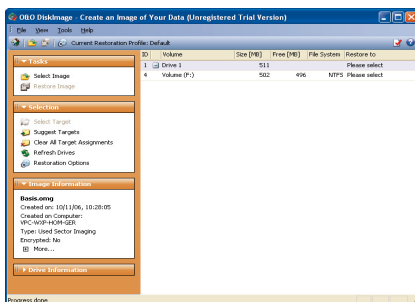

Restoration

System Restoration without Creation of a Start CD

For restoring an entire system there is no need for a rescue CD to be created as a Start CD is provided (the so-called "bare metal" technology). The CD is based on Windows Server 2003 (PE) and contains all the standard Windows drivers so that, on most systems, a complex integration of drivers is not necessary. The option to install additional hard disk control drivers is however still available. Once the Start CD boots up the PC, O&O DiskImage enables the required image to be selected and then fully restored.