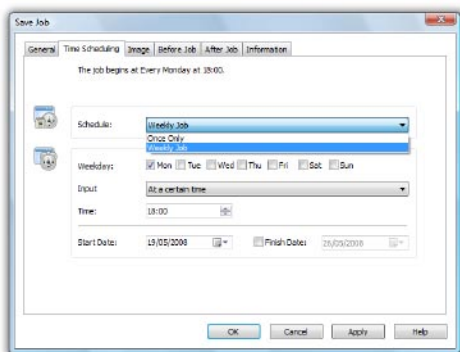

O&O RescueBox - Start from CD

O&O FormatRecovery – Select a drive

Preview (image file)

O&O RescueBox 5 Personal Edition

O&O DiskImage - Start Page

Time Scheduling

O&O PartitionManager - Start Page

Programs at a glance:

- O&O UnErase 4.1 Personal Edition: Quick and easy recovery of deleted data
- O&O FormatRecovery 4.1 Personal Edition: Finds lost data even after the hard disk is formatted or defragmented
- O&O DiskRecovery 4.1 Personal Edition (extended): Finds deleted data even if the storage volume shows signs of defective software. Can recover up to 10,000 files per session in the O&O RescueBox.
- O&O DiskImage 3 Professional Edition: Creates images of individual drives and entire systems with the push of a button; data restoration made easy
- O&O PartitionManager 2 Professional Edition: The clearly laid out interface let's you manage your hard disks easily