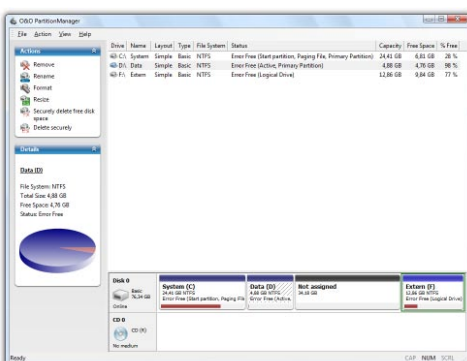

O&O RescueBox - Start from CD

O&O FormatRecovery – Select a drive

Preview (image file)

O&O RescueBox 5 Personal Edition

O&O DiskImage - Start Page

Time Scheduling

O&O PartitionManager - Start Page

Programs at a glance:

- O&O UnErase 4.1 Personal Edition: Quick and easy recovery of deleted data
- O&O FormatRecovery 4.1 Personal Edition: Finds lost data even after the hard disk is formatted or defragmented
- O&O DiskRecovery 4.1 Personal Edition (extended): Finds deleted data even if the storage volume shows signs of defective software. Can recover up to 10,000 files per session in the O&O RescueBox.
- O&O DiskImage 3 Professional Edition: Creates images of individual drives and entire systems with the push of a button; data restoration made easy
- O&O PartitionManager 2 Professional Edition: The clearly laid out interface let's you manage your hard disks easily