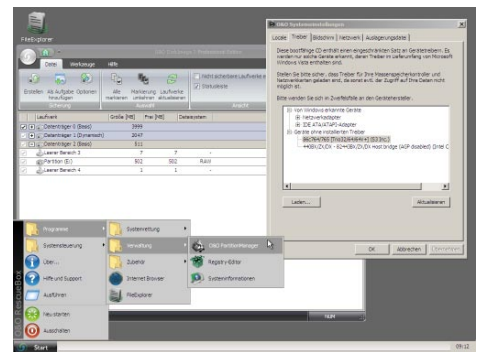

Data Security

O&O DiskImage can create professional images of your complete system or of individual drives. In the case of an unexpected data loss, this product can turn back time. Simply restore the previously created image onto your computer, and all your data is once again available! The once time consuming installation of the operating system and other applications is now consigned to history.

Manage your partitions

With O&O PartitionManager, you can split your hard disks into partitions, you can move them, and you can change their size. You're in complete control. Besides supporting MBR volumes, the program also recognizes GPT volumes as well as external storage volumes, USB sticks and memory cards.

Start CD

Thanks to the one-of-a-kind Start CD, which is based on Windows PE and carries its own mini operating system, it is now possible to use the programs in the O&O RescueBox without a functioning Windows operating system. Access to your hardware is guaranteed by the Windows drivers, included within Windows PE. To start the O&O RescueBox directly from a CD, there's no need to install any of the programs. If Windows is no longer able to start, simply insert the Start CD and you can restore your system partitions or rescue data.