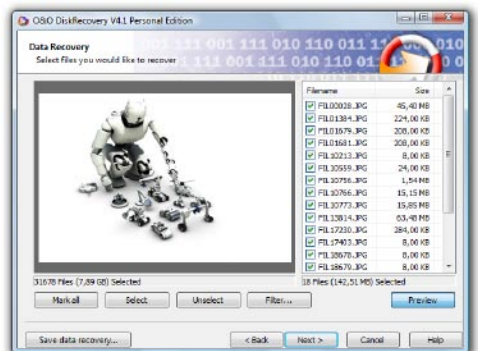

Preview (image file)