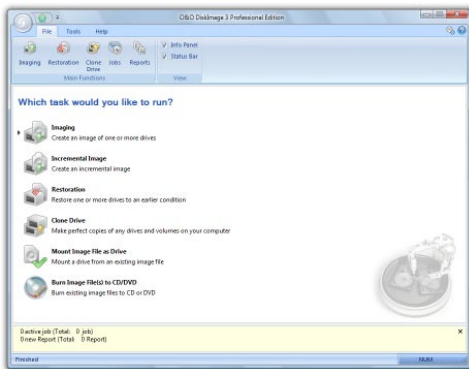

Start CD

Thanks to the one-of-a-kind Start CD, which is based on Windows PE and carries its own mini operating system, it is now possible to use the programs in the O&O RescueBox without a functioning Windows operating system. Access to your hardware is guaranteed by the Windows drivers, included within Windows PE. To start the O&O RescueBox directly from a CD, there's no need to install any of the programs. If Windows is no longer able to start, simply insert the Start CD and you can restore your system partitions or rescue data.

O&O RescueBox - Start from CD

O&O FormatRecovery – Select a drive

Preview (image file)

O&O RescueBox 5 Personal Edition

O&O DiskImage - Start Page

Time Scheduling

O&O PartitionManager - Start Page

Programs at a glance:

- O&O UnErase 4.1 Personal Edition: Quick and easy recovery of deleted data
- O&O FormatRecovery 4.1 Personal Edition: Finds lost data even after the hard disk is formatted or defragmented
- O&O DiskRecovery 4.1 Personal Edition (extended): Finds deleted data even if the storage volume shows signs of defective software. Can recover up to 10,000 files per session in the O&O RescueBox.
- O&O DiskImage 3 Professional Edition: Creates images of individual drives and entire systems with the push of a button; data restoration made easy
- O&O PartitionManager 2 Professional Edition: The clearly laid out interface let's you manage your hard disks easily