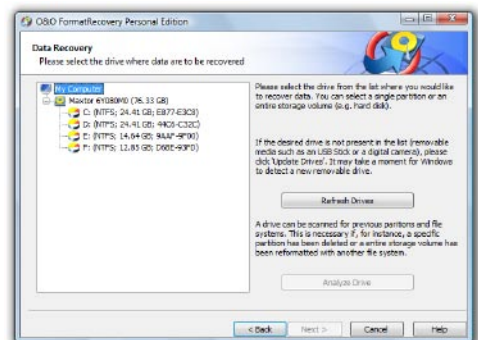

O&O FormatRecovery – Select a drive